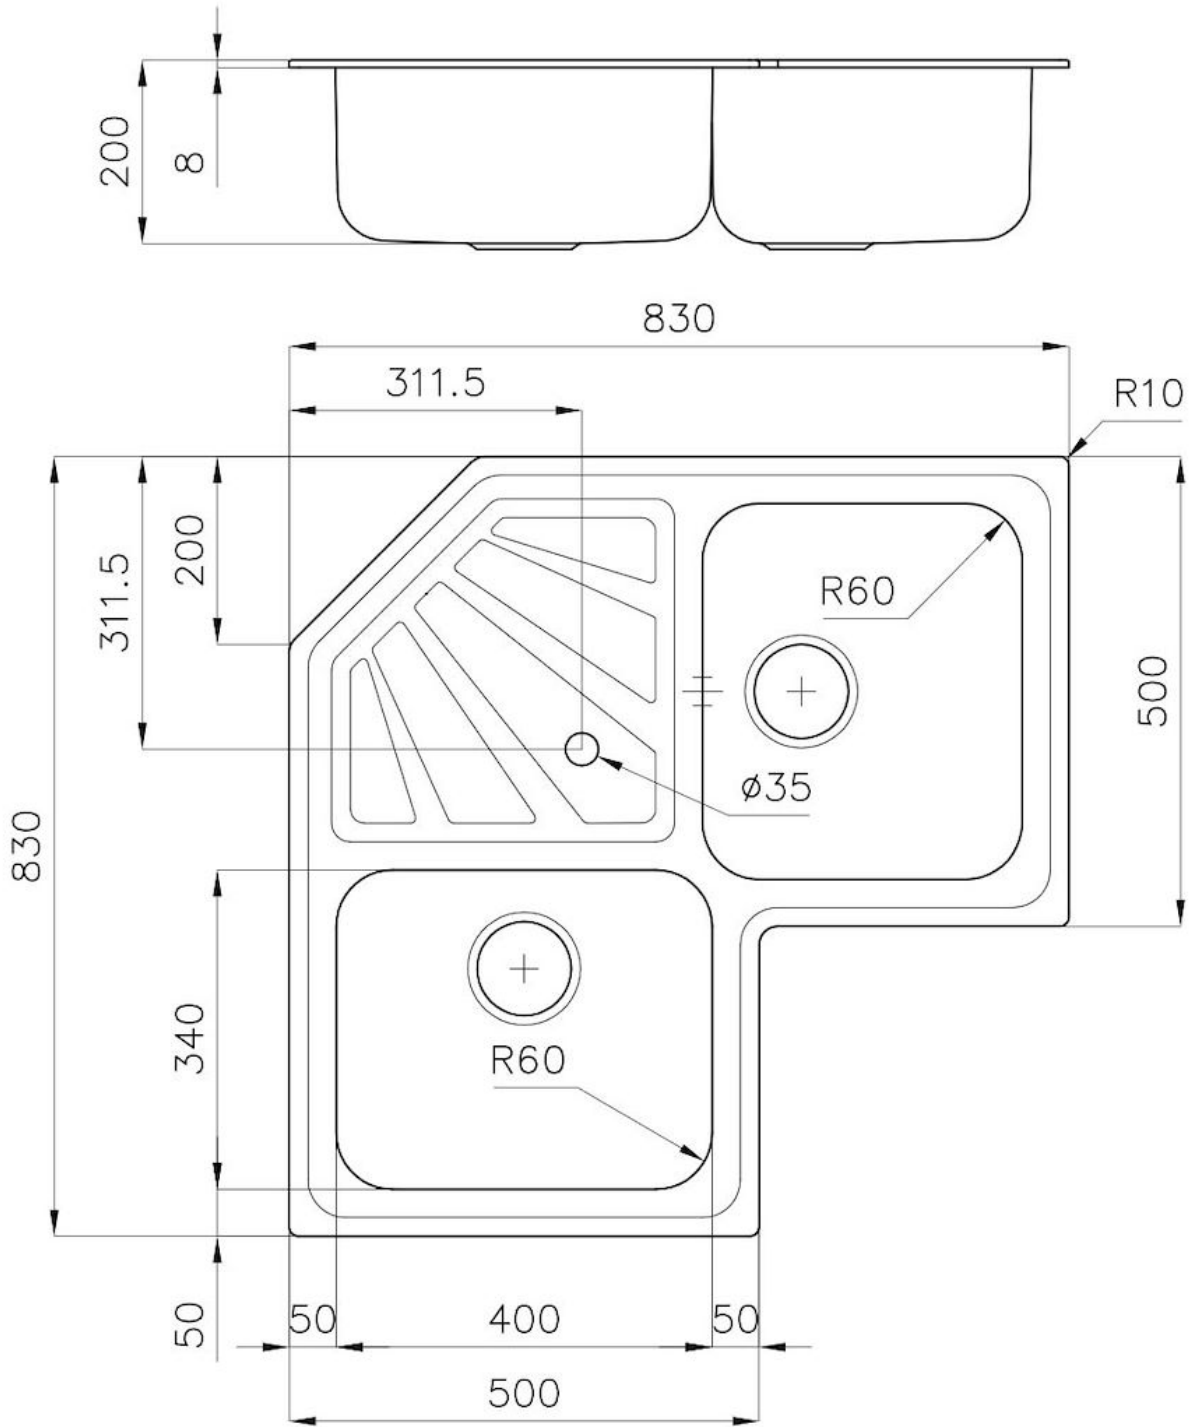

Sink Angolare

Kitchen Sinks

Code: 3303 060

DETAILS

Edge/Installation Type Standard (8 mm Edge)

Finish Foster brushed

Material AISI 304 stainless steel

Texture Foster brushed

Base 90x90 cm

Dimensions 830x830 mm

Standard fittings Fixing hooks, gasket, drain, overflow and siphon, boxed packing

Mixer holes 1 standard hole

Built-in hole View technical data sheet

Drainer Yes

Width 83 cm

Bowl dimension 340x400mm

Number of bowls 2 bowls

Waste fitting 3,5" drain

FEATURES

Basket 3,5" waste fitting The drain is equipped with a large 3.5" drain, with the practical basket cap that prevents the discharge of solid parts.

Deep bowls This bowls reach an important depth, over 20 cm, thanks to the advanced production technology, that can be offer great capiciency and practicity in all the washing operations.

TECHNICAL DATA