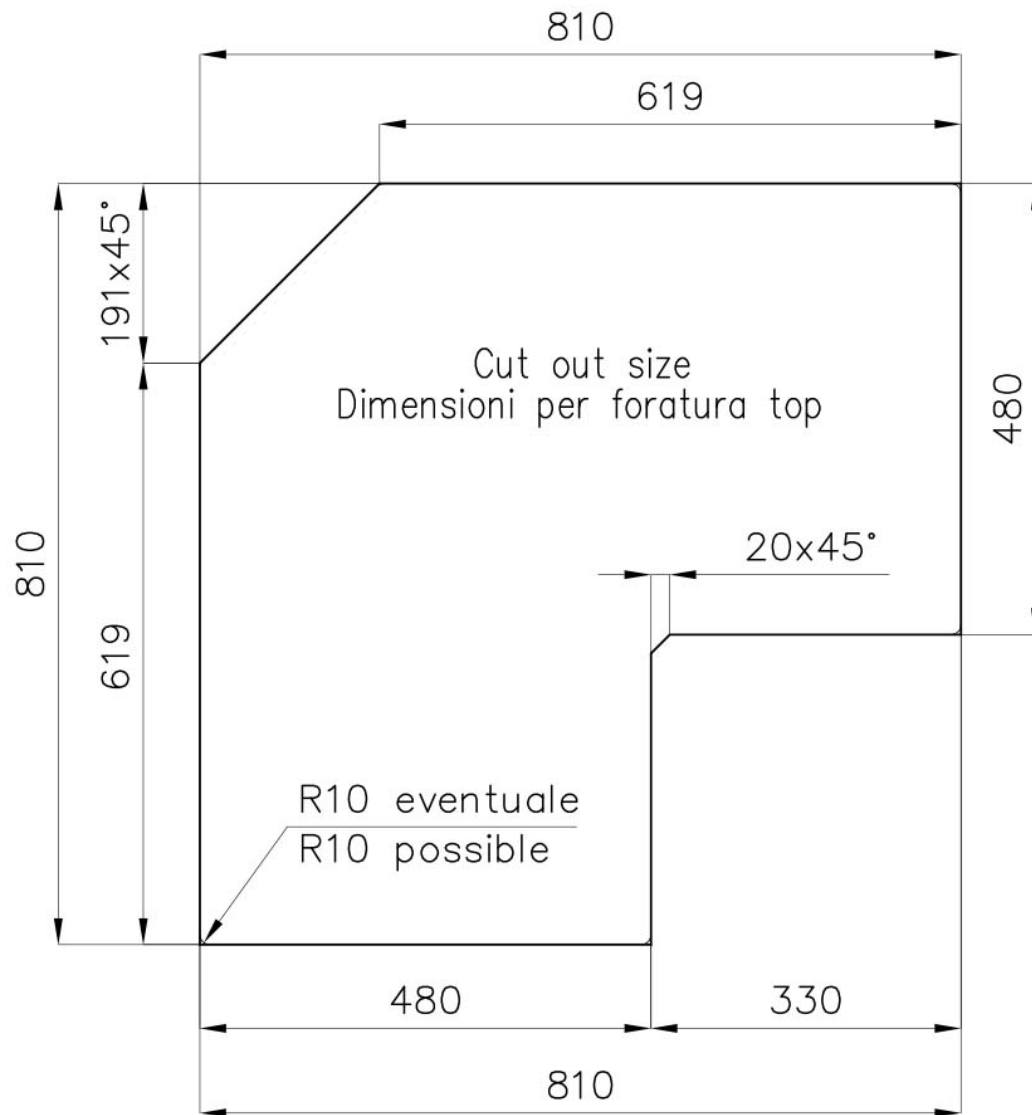

Base 90x90 cm

Dimensions 830x830 mm

Standard fittings Fixing hooks, gasket, drain, overflow and siphon, boxed packing

Mixer holes 1 standard hole

Built-in hole View technical data sheet

Drainer Yes

Width 83 cm

Bowl dimension 340x400mm

Number of bowls 2 bowls

Waste fitting 3,5" drain

FEATURES

Basket 3,5" waste fitting The drain is equipped with a large 3.5" drain, with the practical basket cap that prevents the discharge of solid parts.

Deep bowls This bowls reach an important depth, over 20 cm, thanks to the advanced production technology, that can be offer great capiciency and practicity in all the washing operations.

TECHNICAL DATA